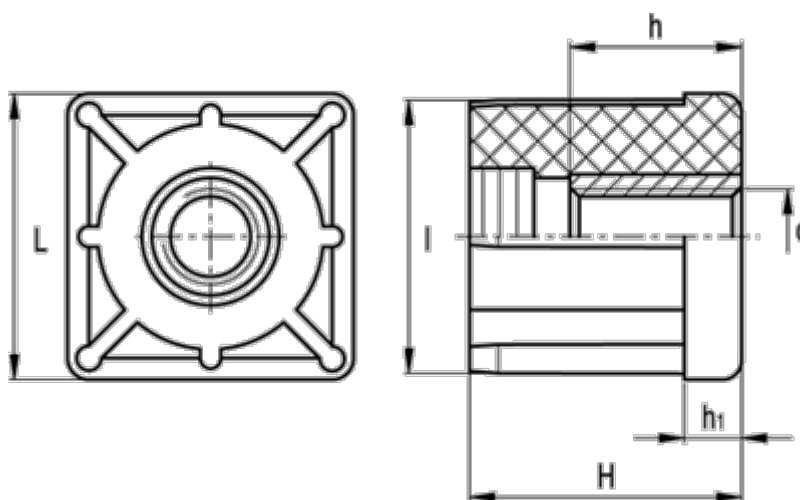

Data Sheet

Article number: 2310320042
Description: E+G Square end-cap
NDX.Q-30x2.0-M10

Measures

d	= M10	Tube wall thickness = 2.0
h	= 10	Weight (g) = 28
H	= 31	
h1	= 6	
Internal tube size	= 26.0	
l	= 26.0	
L	= 30	
Outer tube size	= 30	